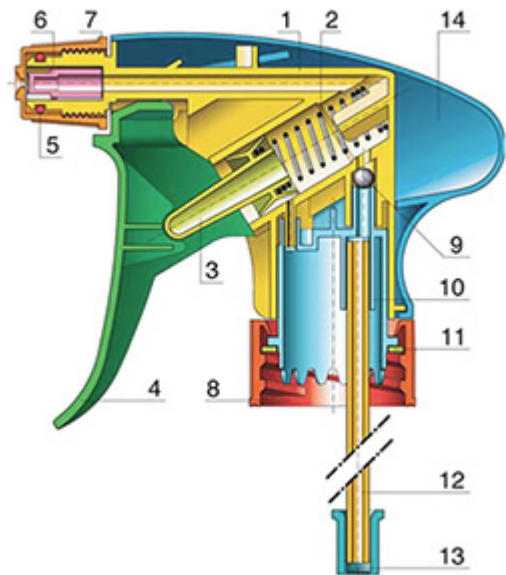

The Vella trigger-sprayer is a versatile, robust, all-purpose sprayer with a 1.3 ml output. The Vella sprayer is designed with user comfort in mind, with a rounded, ergonomic body style and a wide trigger shape. The trigger has a textured surface to help grip with wet or gloved hands. With its solid construction, the Vella is suitable for a wide range of uses including consumer and professional products, janitorial spraying and home and garden use. It is a « shipper » sprayer, suitable for fitting onto full bottles of product. The nozzle is fully adjustable from a fine mist to a direct jet. A diptube filter is fitted as standard. A foamer nozzle is also available.

General Information **Photo**

- Ordering numbers : VELLA BS260JAUN
- Spraying capacity : 1.3 ml
- Weight : 35.00 gr
- Color :
- Tube length : 260 mm

Neck : 28/400

Standard packaging :

- 400 pcs per box
- Dimensions : 57 x 39 x 55 cm
- Gross weight : 15.25 Kg

Exploded View

Pos	description	Material
1	Body	PP
2	Spring	st. steel 304
3	Valve	PP
4	Trigger	PP
5	O-ring	NBR
6	Valve	POM
7	Nozzle	PP
8	Ring	PP
9	Ball	st. steel 304
10	Connection	PP
11	Seal	PP/EPE
12	Tube	PE
13	Filter	PP
14	Body	PP