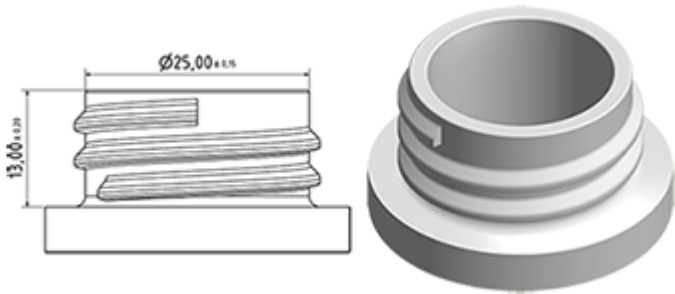

The Vella trigger-sprayer is a versatile, robust, all-purpose sprayer with a 1.3 ml output. The Vella sprayer is designed with user comfort in mind, with a rounded, ergonomic body style and a wide trigger shape. The trigger has a textured surface to help grip with wet or gloved hands. With its solid construction, the Vella is suitable for a wide range of uses including consumer and professional products, janitorial spraying and home and garden use. It is a « shipper » sprayer, suitable for fitting onto full bottles of product. The nozzle is fully adjustable from a fine mist to a direct jet. A diptube filter is fitted as standard. A foamer nozzle is also available.

General Information **Photo**

- Ordering numbers : VELLA BS260JAUN
- Spraying capacity : 1.3 ml
- Weight : 35.00 gr
- Color :
- Tube length : 260 mm

Neck : 28/400

Standard packaging :

- 400 pcs per box
- Dimensions : 57 x 39 x 55 cm
- Gross weight : 15.25 Kg

Exploded View

Pos	description	Material
1	Body	PP
2	Spring	st. steel 304
3	Valve	PP
4	Trigger	PP
5	O-ring	NBR
6	Valve	POM
7	Nozzle	PP
8	Ring	PP
9	Ball	st. steel 304
10	Connection	PP
11	Seal	PP/EPE
12	Tube	PE
13	Filter	PP
14	Body	PP