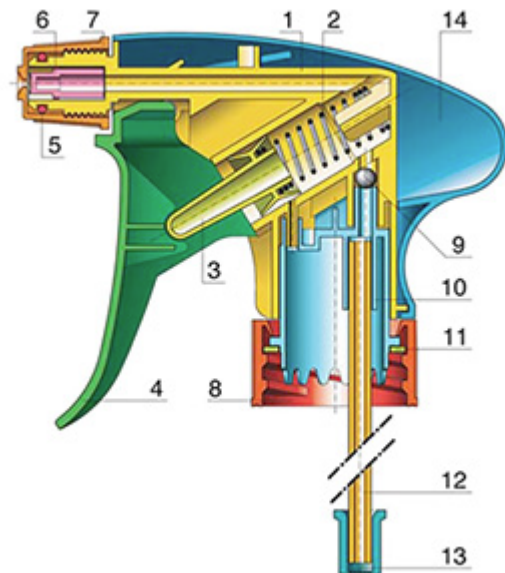

The Vella trigger-sprayer is a versatile, robust, all-purpose sprayer with a 1.3 ml output. The Vella sprayer is designed with user comfort in mind, with a rounded, ergonomic body style and a wide trigger shape. The trigger has a textured surface to help grip with wet or gloved hands. With its solid construction, the Vella is suitable for a wide range of uses including consumer and professional products, janitorial spraying and home and garden use. It is a « shipper » sprayer, suitable for fitting onto full bottles of product. The nozzle is fully adjustable from a fine mist to a direct jet. A diptube filter is fitted as standard. A foamer nozzle is also available.

General Information **Photo**

- Ordering numbers : VELLA BS260JAUN
- Spraying capacity : 1.3 ml
- Weight : 35.00 gr
- Color :
- Tube length : 260 mm

Neck : 28/400

Standard packaging :

- 400 pcs per box
- Dimensions : 57 x 39 x 55 cm
- Gross weight : 15.25 Kg

Exploded View

Pos	description	Material
1	Body	PP
2	Spring	st. steel 304
3	Valve	PP
4	Trigger	PP
5	O-ring	NBR
6	Valve	POM
7	Nozzle	PP
8	Ring	PP
9	Ball	st. steel 304
10	Connection	PP
11	Seal	PP/EPE
12	Tube	PE
13	Filter	PP
14	Body	PP