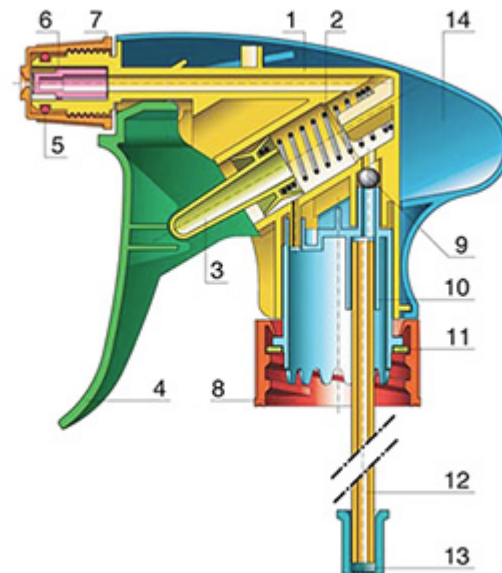

The Vella trigger-sprayer is a versatile, robust, all-purpose sprayer with a 1.3 ml output. The Vella sprayer is designed with user comfort in mind, with a rounded, ergonomic body style and a wide trigger shape. The trigger has a textured surface to help grip with wet or gloved hands. With its solid construction, the Vella is suitable for a wide range of uses including consumer and professional products, janitorial spraying and home and garden use. It is a « shipper » sprayer, suitable for fitting onto full bottles of product. The nozzle is fully adjustable from a fine mist to a direct jet. A diptube filter is fitted as standard. A foamer nozzle is also available.

General Information

- Ordering numbers : VELLA BS260JAUN
- Spraying capacity : 1.3 ml
- Weight : 35.00 gr
- Color :
- Tube length : 260 mm

Neck : 28/400

Standard packaging :

- 400 pcs per box
- Dimensions : 57 x 39 x 55 cm
- Gross weight : 15.25 Kg

Photo

Exploded View

Pos	description	Material
1	Body	PP
2	Spring	st. steel 304
3	Valve	PP
4	Trigger	PP
5	O-ring	NBR
6	Valve	POM
7	Nozzle	PP
8	Ring	PP
9	Ball	st. steel 304
10	Connection	PP
11	Seal	PP/EPE
12	Tube	PE
13	Filter	PP
14	Body	PP