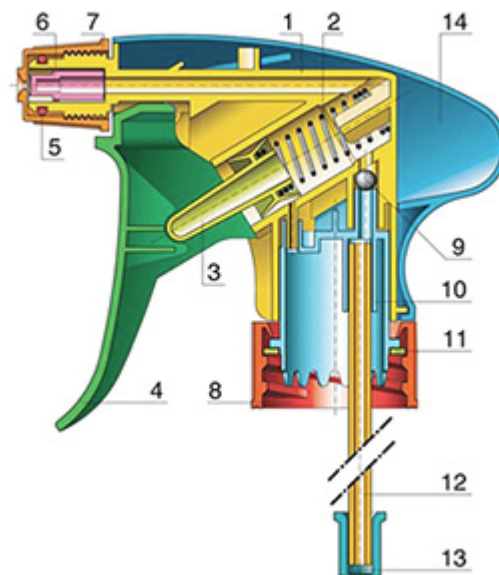

The Vella trigger-sprayer is a versatile, robust, all-purpose sprayer with a 1.3 ml output. The Vella sprayer is designed with user comfort in mind, with a rounded, ergonomic body style and a wide trigger shape. The trigger has a textured surface to help grip with wet or gloved hands. With its solid construction, the Vella is suitable for a wide range of uses including consumer and professional products, janitorial spraying and home and garden use. It is a « shipper » sprayer, suitable for fitting onto full bottles of product. The nozzle is fully adjustable from a fine mist to a direct jet. A diptube filter is fitted as standard. A foamer nozzle is also available.

General Information

- Ordering numbers : VELLA BS260NOI
- Spraying capacity : 1.3 ml
- Weight : 35.00 gr
- Color :
- Tube length : 260 mm

Neck : 28/400

Standard packaging :

- 400 pcs per box
- Dimensions : 57 x 39 x 55 cm
- Gross weight : 15.25 Kg

Photo

Exploded View

Pos	description	Material
1	Body	PP
2	Spring	st. steel 304
3	Valve	PP
4	Trigger	PP
5	O-ring	NBR
6	Valve	POM
7	Nozzle	PP
8	Ring	PP
9	Ball	st. steel 304
10	Connection	PP
11	Seal	PP/EPE
12	Tube	PE
13	Filter	PP
14	Body	PP