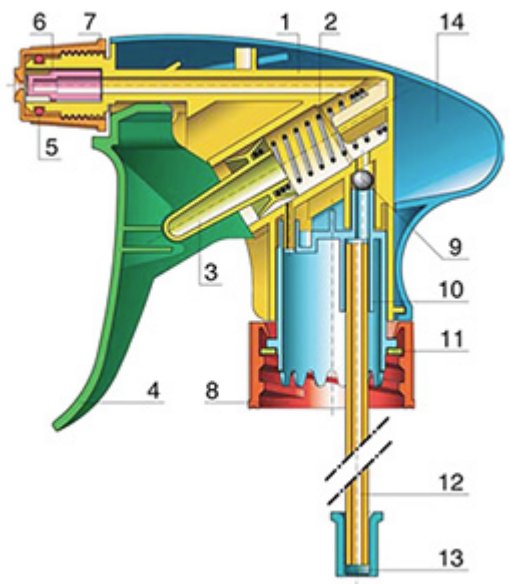

The Vella trigger-sprayer is a versatile, robust, all-purpose sprayer with a 1.3 ml output. The Vella sprayer is designed with user comfort in mind, with a rounded, ergonomic body style and a wide trigger shape. The trigger has a textured surface to help grip with wet or gloved hands. With its solid construction, the Vella is suitable for a wide range of uses including consumer and professional products, janitorial spraying and home and garden use. It is a « shipper » sprayer, suitable for fitting onto full bottles of product. The nozzle is fully adjustable from a fine mist to a direct jet. A diptube filter is fitted as standard. A foamer nozzle is also available.

General Information

- Ordering numbers : VELLA BS260NOI
- Spraying capacity : 1.3 ml
- Weight : 35.00 gr
- Color :
- Tube length : 260 mm

Neck : 28/400

Standard packaging :

- 400 pcs per box
- Dimensions : 57 x 39 x 55 cm
- Gross weight : 15.25 Kg

Photo

Exploded View

Pos	description	Material
1	Body	PP
2	Spring	st. steel 304
3	Valve	PP
4	Trigger	PP
5	O-ring	NBR
6	Valve	POM
7	Nozzle	PP
8	Ring	PP
9	Ball	st. steel 304
10	Connection	PP
11	Seal	PP/EPE
12	Tube	PE
13	Filter	PP
14	Body	PP