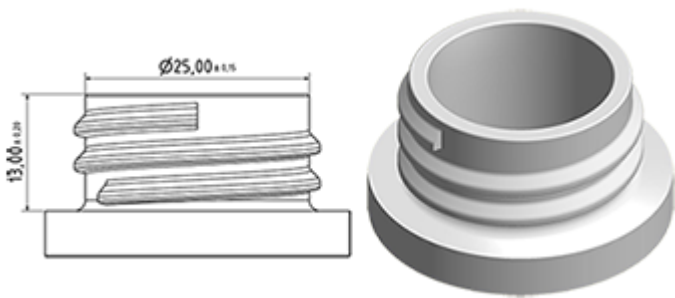

The Vella trigger-sprayer is a versatile, robust, all-purpose sprayer with a 1.3 ml output. The Vella sprayer is designed with user comfort in mind, with a rounded, ergonomic body style and a wide trigger shape. The trigger has a textured surface to help grip with wet or gloved hands. With its solid construction, the Vella is suitable for a wide range of uses including consumer and professional products, janitorial spraying and home and garden use. It is a « shipper » sprayer, suitable for fitting onto full bottles of product. The nozzle is fully adjustable from a fine mist to a direct jet. A diptube filter is fitted as standard. A foamer nozzle is also available.

General Information

- Ordering numbers : VELLA BS260NOI
- Spraying capacity : 1.3 ml
- Weight : 35.00 gr
- Color :
- Tube length : 260 mm

Neck : 28/400

Standard packaging :

- 400 pcs per box
- Dimensions : 57 x 39 x 55 cm
- Gross weight : 15.25 Kg

Photo

Exploded View

Pos	description	Material
1	Body	PP
2	Spring	st. steel 304
3	Valve	PP
4	Trigger	PP
5	O-ring	NBR
6	Valve	POM
7	Nozzle	PP
8	Ring	PP
9	Ball	st. steel 304
10	Connection	PP
11	Seal	PP/EPE
12	Tube	PE
13	Filter	PP
14	Body	PP