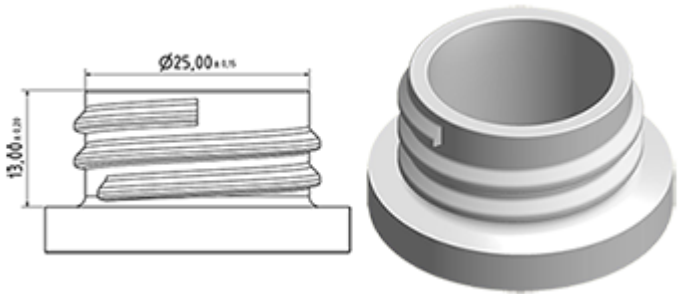

The Vella trigger-sprayer is a versatile, robust, all-purpose sprayer with a 1.3 ml output. The Vella sprayer is designed with user comfort in mind, with a rounded, ergonomic body style and a wide trigger shape. The trigger has a textured surface to help grip with wet or gloved hands. With its solid construction, the Vella is suitable for a wide range of uses including consumer and professional products, janitorial spraying and home and garden use. It is a « shipper » sprayer, suitable for fitting onto full bottles of product. The nozzle is fully adjustable from a fine mist to a direct jet. A diptube filter is fitted as standard. A foamer nozzle is also available.

General Information

- Ordering numbers : VELLA BS260NOI
- Spraying capacity : 1.3 ml
- Weight : 35.00 gr
- Color :
- Tube length : 260 mm

Neck : 28/400

Standard packaging :

- 400 pcs per box
- Dimensions : 57 x 39 x 55 cm
- Gross weight : 15.25 Kg

Photo

Exploded View

Pos	description	Material
1	Body	PP
2	Spring	st. steel 304
3	Valve	PP
4	Trigger	PP
5	O-ring	NBR
6	Valve	POM
7	Nozzle	PP
8	Ring	PP
9	Ball	st. steel 304
10	Connection	PP
11	Seal	PP/EPE
12	Tube	PE
13	Filter	PP
14	Body	PP